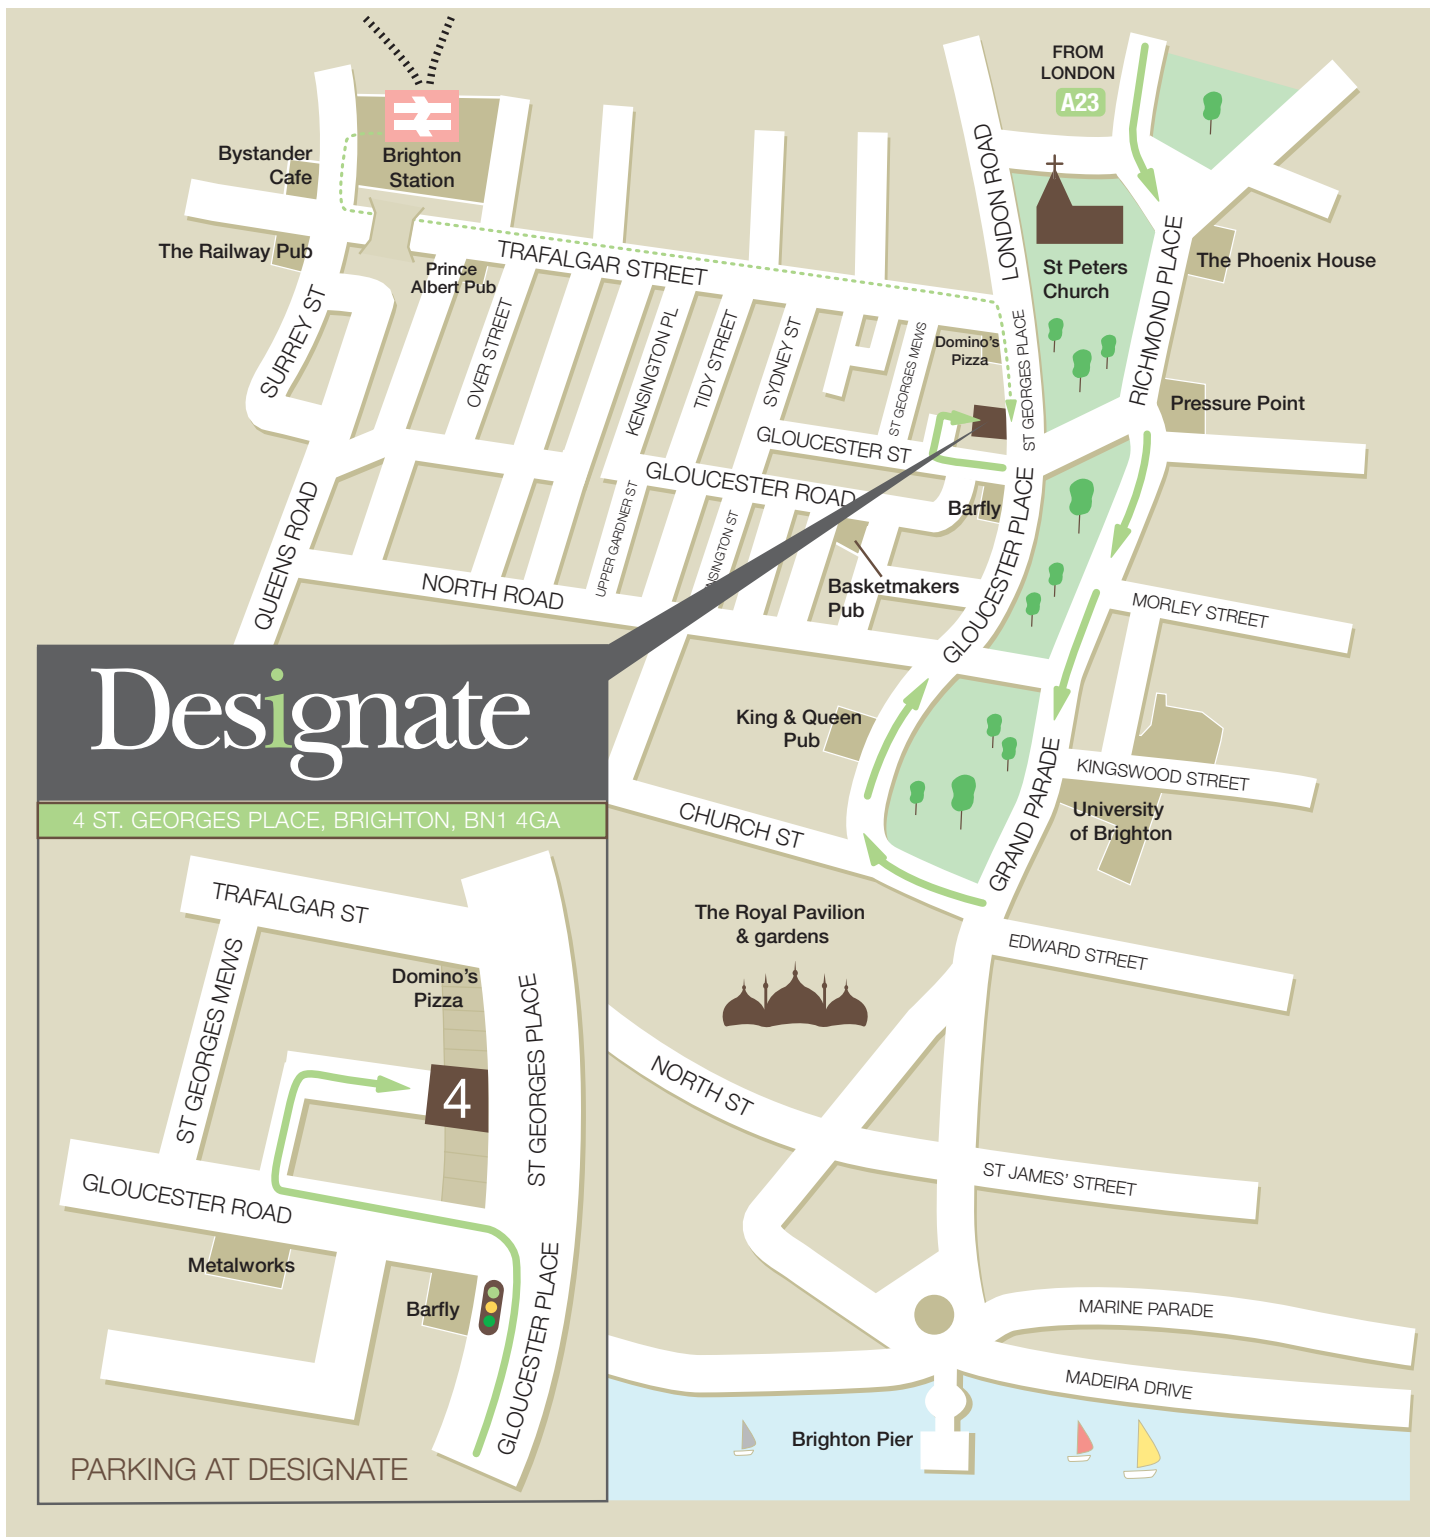

Destination **Designate**

DIRECTIONS TO DESIGNATE

➔ By car (including parking) - From the M23/A23 follow the signs to the seafront. At the traffic lights before you approach the Royal Pavilion, loop around so you are now travelling in the opposite direction (away from the sea - these roads are part of a one way system). Keep following this main road past North Road and as you approach the Barfly Nightclub on your left, turn left into Gloucester Street. The Designate car park at the back of our building is accessed from the small driveway to the right. The driveway is very narrow, so please drive in carefully.

⋯ Walking from the train station
From the station, immediately turn right and then go back on yourself and down the hill, underneath the railway bridge, and onto Trafalgar Street. Keep walking down this street past the Prince Albert Pub until you reach the bottom of the road. Turn right at Domino's Pizza onto St Georges Place. Designate's front door is at number 4 on this street. The journey by foot should take you about 7 minutes.